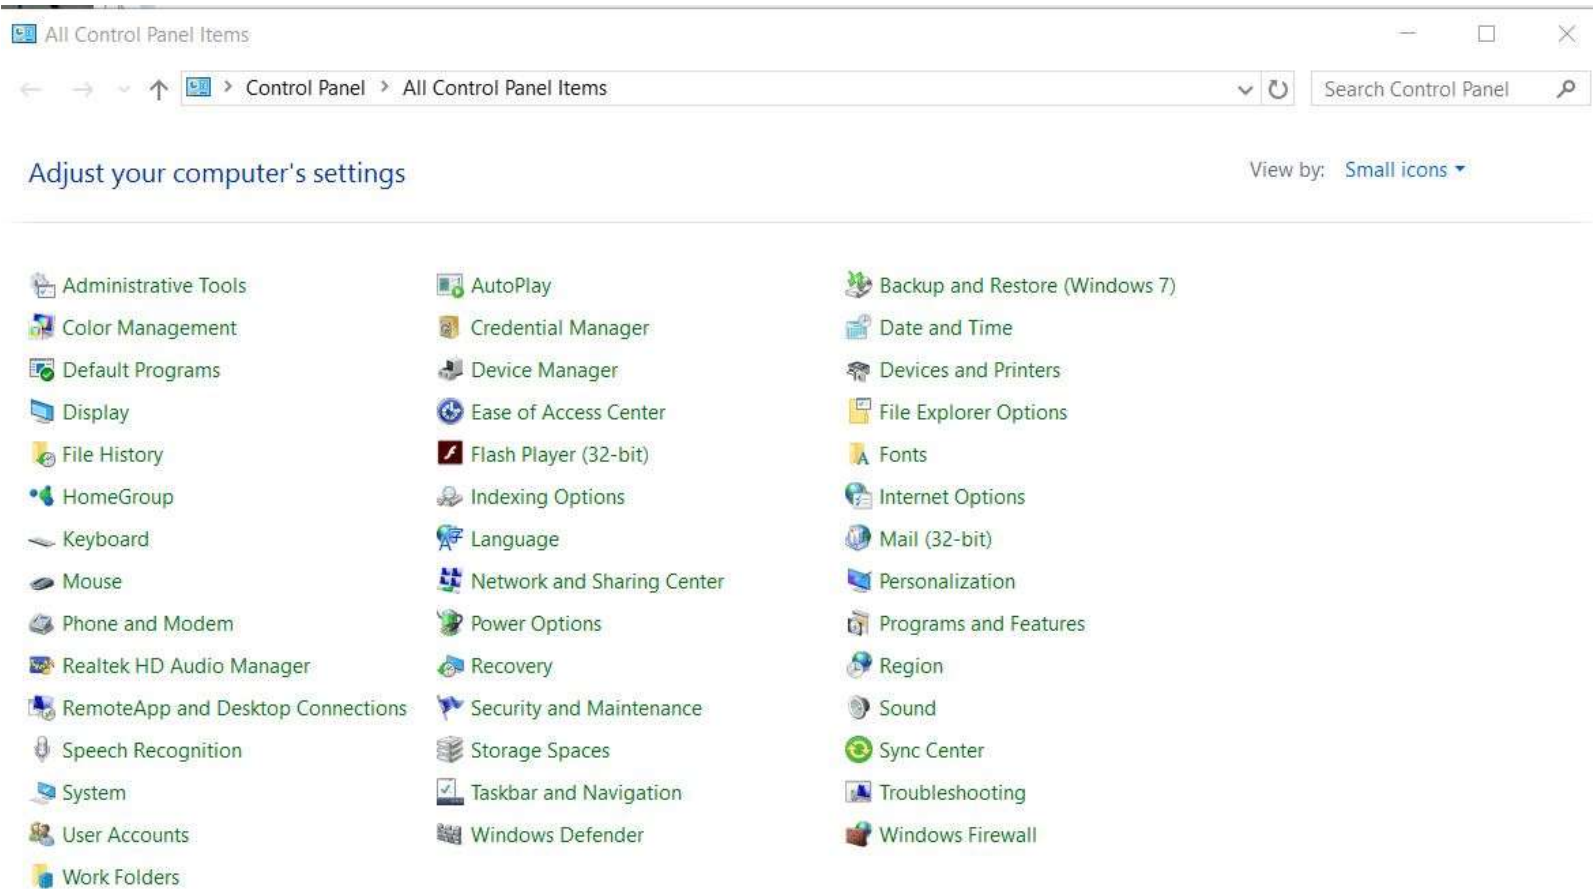

# Win 10 START button

# Win 10 Apps (Left Click on START)

Click on All Apps  
for list of apps and icons

# Win 10 Configuration Options (Right Click on **START**)

# Control Panel (for Example)